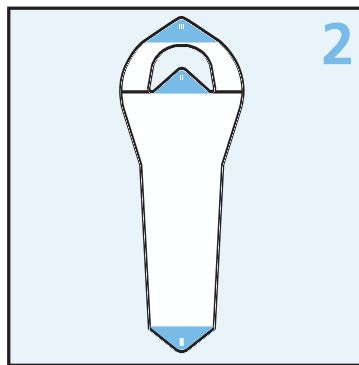

EasyDrainer®

Instruction

Open the bag with **EasyDrainer**.

Unfold **EasyDrainer**.

Insert the colostomy bag into **EasyDrainer**.

Fix **EasyDrainer** with the tape if necessary.

Place **EasyDrainer** into the toilet bowl.

Open the drain and transfer the content of the colostomy bag into **EasyDrainer**.

Clean the end of the drain and roll it into the close position.

Drop **EasyDrainer** into the toilet and flush.