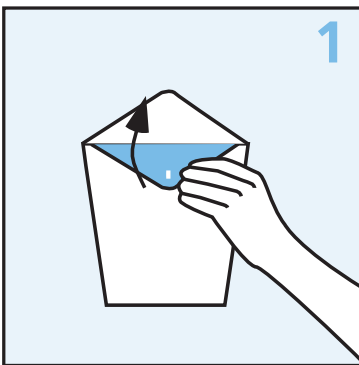

EasyDrainer®

Instruction

Open the bag with **EasyDrainer**.

Unfold **EasyDrainer**.

Insert the colostomy bag into **EasyDrainer**.

Fix **EasyDrainer** with the tape if necessary.

Place **EasyDrainer** into the toilet bowl.

Open the drain and transfer the content of the colostomy bag into **EasyDrainer**.

Clean the end of the drain and roll it into the close position.

Drop **EasyDrainer** into the toilet and flush.