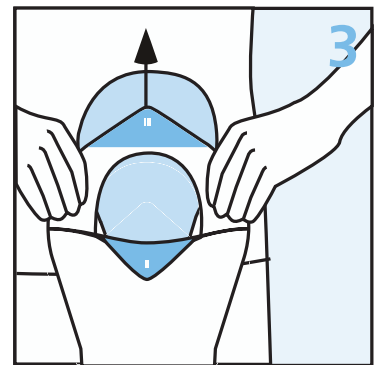

EasyDrainer®

Instruction

Open the bag with **EasyDrainer**.

Unfold **EasyDrainer**.

Insert the colostomy bag into **EasyDrainer**.

Fix **EasyDrainer** with the tape if necessary.

Place **EasyDrainer** into the toilet bowl.

Open the drain and transfer the content of the colostomy bag into **EasyDrainer**.

Clean the end of the drain and roll it into the close position.

Drop **EasyDrainer** into the toilet and flush.