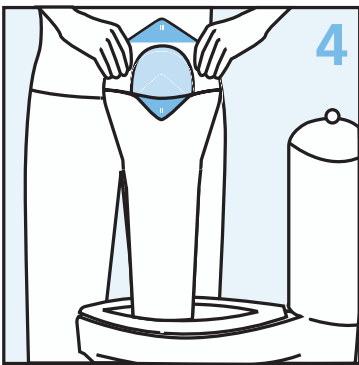

EasyDrainer®

Instruction

Open the bag with **EasyDrainer**.

Unfold **EasyDrainer**.

Insert the colostomy bag into **EasyDrainer**.

Fix **EasyDrainer** with the tape if necessary.

Place **EasyDrainer** into the toilet bowl.

Open the drain and transfer the content of the colostomy bag into **EasyDrainer**.

Clean the end of the drain and roll it into the close position.

Drop **EasyDrainer** into the toilet and flush.